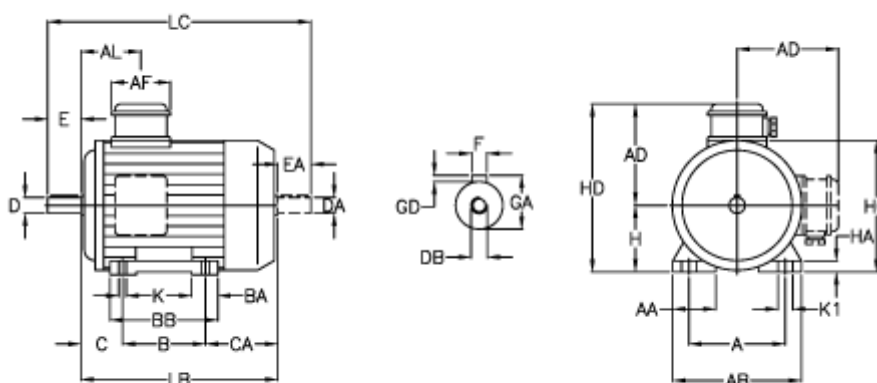

Article number: 252300075412

Description: ICME IE3 Tree-phase motor TPE80B4-4 0.75KW
1400 rpm 230-400V 50HZ IP55 B3

Measures

A = 125	BA = 31	EA = 40	K = 9
A/F = 84	BB H7 = 130	F = 6	K1 = 18
AA = 32	C = 50	GA = 21.5	L = 275
AB = 155	CA = 85	GD = 6	LB = 235
AC = 156	D = 19	H = 80	LC = 315
AD = 122	DA = 19	HA = 13	
AL = 85	DB = M6	HC = 162	
B = 100	E = 40	HD = 202	